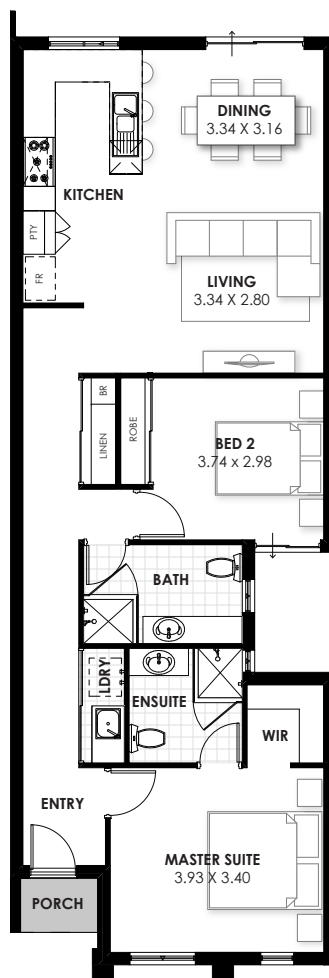

Images for illustration only

The Maldives

- choice of colorbond or tiled roof
- Fisher & Paykel 900mm appliances
- LED lighting to every room
- custom WA made kitchens with stone benchtops
- crossover, soakwells and paving
- chrome or black matte taps
- 12 month maintenance period

House	97m ²
Garage	36m ²
Porch	2m ²
TOTAL	134m²

Suits 6 x 30m blocks