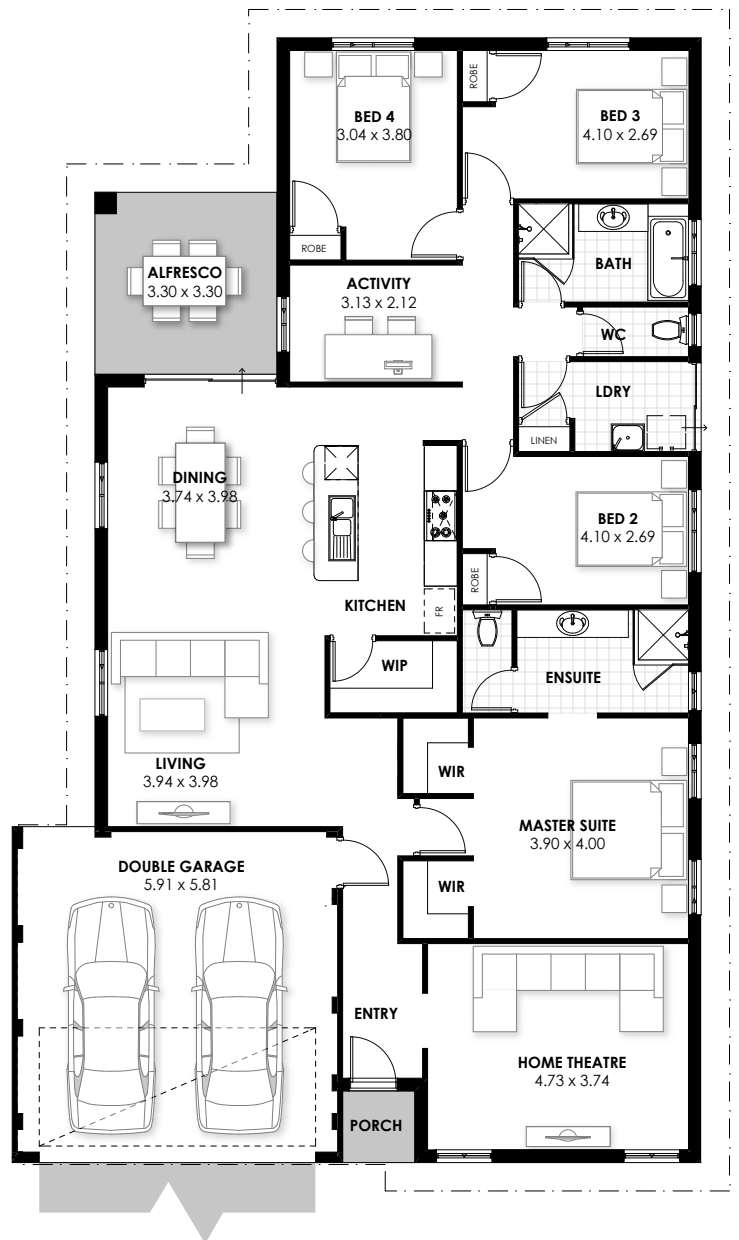

priced from \$374,977

Images for illustration only

Jawesville

- choice of colorbond or tiled roof
- stainless steel 900mm appliances
- internal painting throughout
- custom WA made kitchens with stone benchtops
- crossover, soakwells and paving
- chrome or black matte taps
- 12 month maintenance period