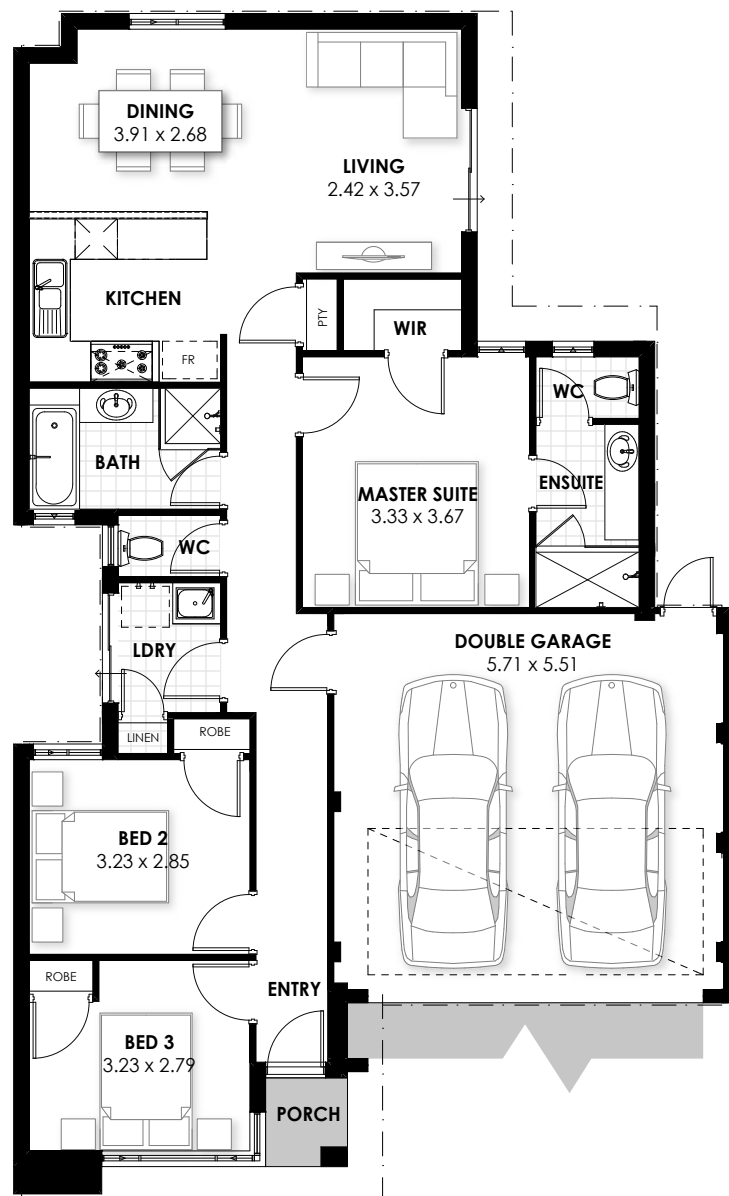

priced from \$540,515

Images for illustration only

Landsdale

- carpets with underlay
- choice of floor tiles, luxury vinyl or hybrid planks
- Westinghouse 900mm appliances
- LED lighting to every room
- full internal wall painting
- custom kitchens with stone benchtops
- 1500mm mirrored robes in bedrooms
- crossover, soakwells and paving
- 12 month maintenance period

THE BORA BORA
 3 BED | 2 BATH | 2 CAR
 PHIL & TRACEY BARTLETT
 0411 444 808

As Move Homes is not the owner of the land, pricing and availability of the house and land package may change without notice. This includes but is not limited to provisional sitework costs, estate guidelines and council approvals. Images for illustration only. Visit our website for Terms & Conditions.