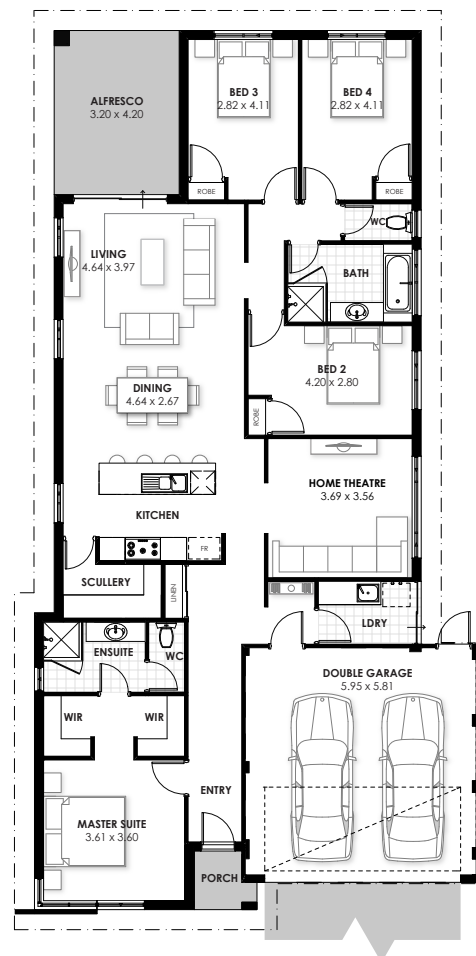

As Move Homes is not the owner of the land, pricing and availability of the house and land package may change without notice. This includes but is not limited to provisional sitework costs, estate guidelines and council approvals. Images for illustration only. Visit our website for Terms & Conditions.