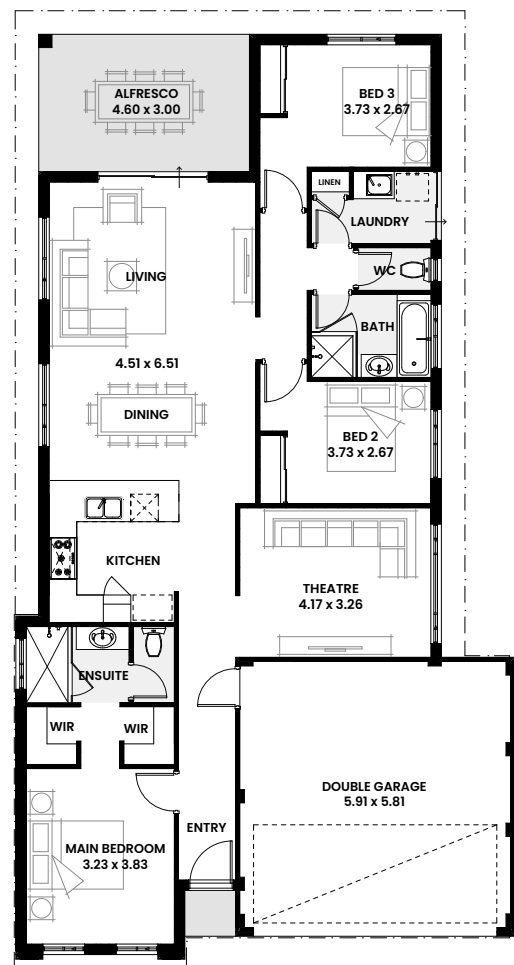

Bennett Springs

House and land package from \$545,430

The Basswood

- Prime BrickSteel
- Wall insulation and sarking
- Custom made kitchens
- Colorbond roof
- Stainless steel appliances
- Floor coverings
- Window treatments
- Siteworks included