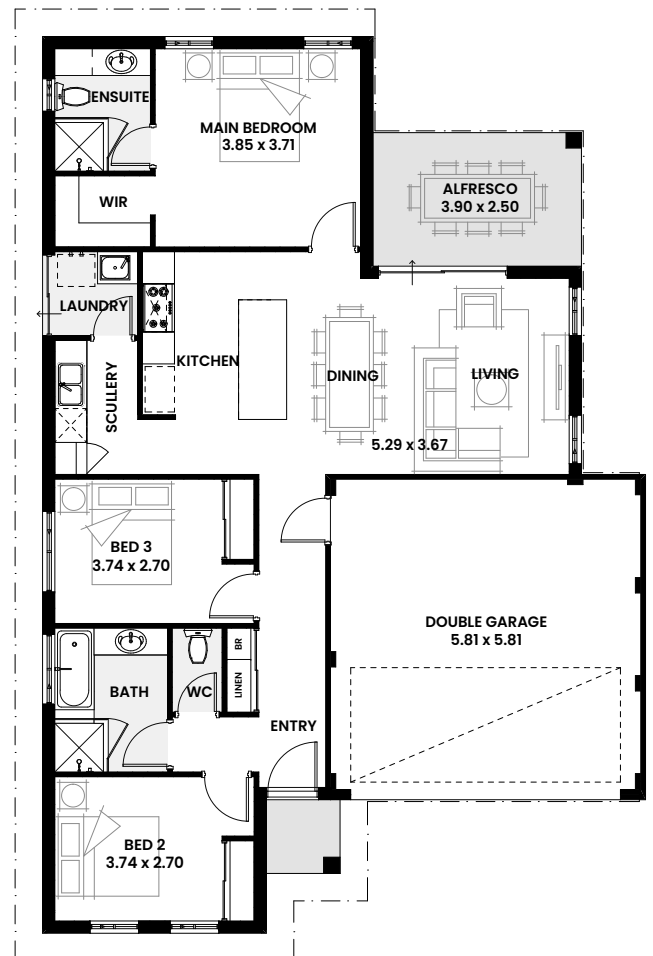

Brabham

House and land package from \$525,430

The Lilac

- Prime BrickSteel
- Wall insulation and sarking
- Custom made kitchens
- Colorbond roof
- Stainless steel appliances
- Floor coverings
- Window treatments
- Siteworks included